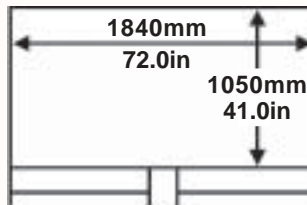

Evacu-Trac Dimensions

Capacity: 136kgs/300lbs

Speed: 1.1m(3.6ft)/sec*

Stair Angle: 40° Max.

Weight: 20.7kgs/46lbs
*varies with weight

Size Open:

Length 1310mm/51.6in

Width 426mm/16.8in