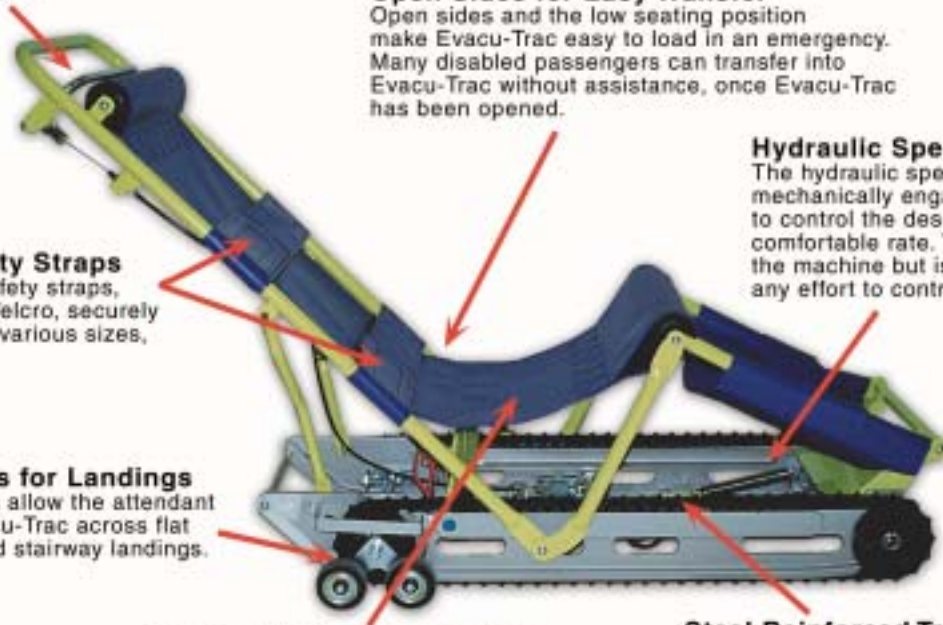

Open Sides for Easy Transfer

Open sides and the low seating position make Evacu-Trac easy to load in an emergency. Many disabled passengers can transfer into Evacu-Trac without assistance, once Evacu-Trac has been opened.

Hydraulic Speed Governor

The hydraulic speed governor mechanically engages with the tracks to control the descent speed at a comfortable rate. The attendant guides the machine but is not required to exert any effort to control the speed.

Adjustable Safety Straps

Three adjustable safety straps, with quick release Velcro, securely hold passengers of various sizes, including children.

Auxiliary Wheels for Landings

Six auxiliary wheels allow the attendant to easily move Evacu-Trac across flat surfaces and around stairway landings.